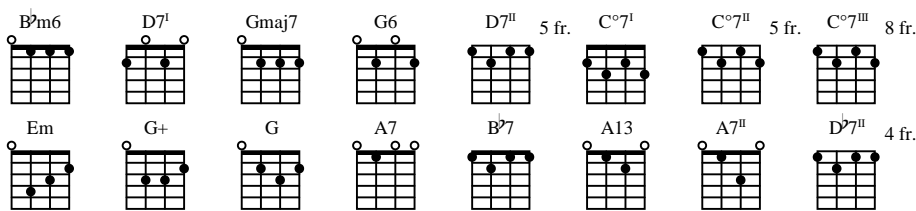

## Variante de la version de Guiom

Level: Intermediate

Written by Dav

Tuning G C E A

Musical notation for measures 1-4. Chords: Bbm6, D7I, Gmaj7, G6. Includes guitar part (Gtr I) and tablature.

Musical notation for measures 5-8. Chords: Gmaj7, Bbm6, D7I, D7II, Gmaj7, G6. Includes guitar part and tablature.

Musical notation for measures 9-12. Chords: Gmaj7, C°7I, C°7II, C°7III, Em, G+. Includes guitar part and tablature.

Musical notation for measures 13-16. Chords: G, A7, Bb7, A7, A13, A7II, D7II, Db7II. Includes guitar part and tablature.

Musical notation for measure 17. Chord: D7II. Includes guitar part and tablature.