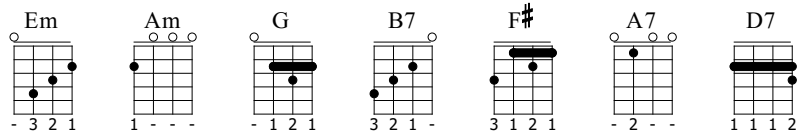

Dexter - Main Theme

Tabbed by Righton : youtube.com/righton2

Music by Rolfe Kent

User Defined

- ① = A ③ = C
- ② = E ④ = G

Moderate ♩ = 112

Intro

Ukul. *f*

Chords: Em

Tablature: 7-7-7-7-6-3-2 | 3-3-3-3-2-1-0 | 2 2 2 2 / 3 3 3 3 | 4 0 4 0 / 4 0 4 0

Chords: Em, Am

Tablature: 2 2 1 2 / 3 3 3 3 | (2) 2 2 2 3 / (3) 0-0-0-0-1-2-3 | 3 3 0-1-2-3 / 4 0 0 0

Chords: G, B7

Tablature: 1 3 3 2 3 / 0 0 0 0 | (3) 3 3 3 1 / (0) 5 5 4 5 | (5) 5 6 6 6 / (2) 0 0 0 0

Chords: Em, Am

Tablature: 7 2 2 2 / 7 3 3 3 | 7 2 2 2 / 3 0 0 0 | 3 0 0 0 / 7 4 4 4 | 0 0 0 0 / 0 0 0 0

17 F# F# B7 A7 B7 D7